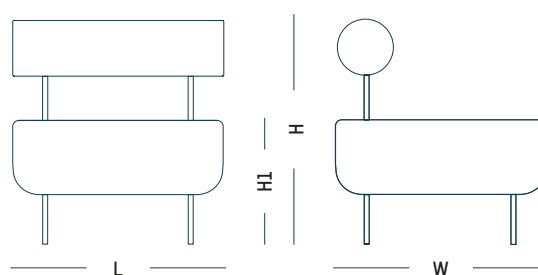

H: xx cm | xx inch

POIDS: xx kg | **WEIGHT:** xx lb

Fauteuil - moyen | Armchair - medium

Villégiature P.F.
Villegiature P.F.
-
M0730200

MATÉRIAUX | MATERIALS

acier, bois, mousse de polyurethan, tissus, peinture epoxy
steel, wood, polyurethan foam, fabrics, epoxy paint

PRODUIT | PRODUCT

L: 68 cm | 26.8 inch
W: 68 cm | 26.8 inch
H: 72.5 cm | 28.5 inch
H1: 40 cm | 15.8 inch
POIDS: 17 kg | WEIGHT: 37.5 lb

PACKAGING

L: xx cm | xx inch
W: xx cm | xx inch
H: xx cm | xx inch
POIDS: xx kg | WEIGHT: xx lb