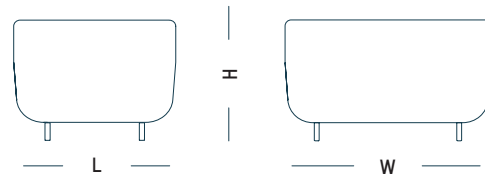

Pouf - petit | Stool - small

MATÉRIAUX | MATERIALS

acier, bois, mousse de polyurethan, tissus, peinture epoxy
steel, wood, polyurethan foam, fabrics, epoxy paint

PRODUIT | PRODUCT

L: 50 cm | 19.7 inch

W: 68 cm | 26.8 inch

H: 40 cm | 15.8 inch

POIDS: 14 kg | **WEIGHT:** 30.9 lb

PACKAGING

L: xx cm | xx inch

W: xx cm | xx inch

H: xx cm | xx inch

POIDS: xx kg | **WEIGHT:** xx lb

Pouf - moyen | Stool - medium

MATÉRIAUX | MATERIALS

acier, bois, mousse de polyurethan, tissus, peinture epoxy
steel, wood, polyurethan foam, fabrics, epoxy paint

PRODUIT | PRODUCT

L: 68 cm | 26.8 inch

W: 68 cm | 26.8 inch

H: 40 cm | 15.8 inch

POIDS: 14.5 kg | **WEIGHT:** 32 lb

PACKAGING

L: xx cm | xx inch

W: xx cm | xx inch

H: xx cm | xx inch

POIDS: xx kg | **WEIGHT:** xx lb